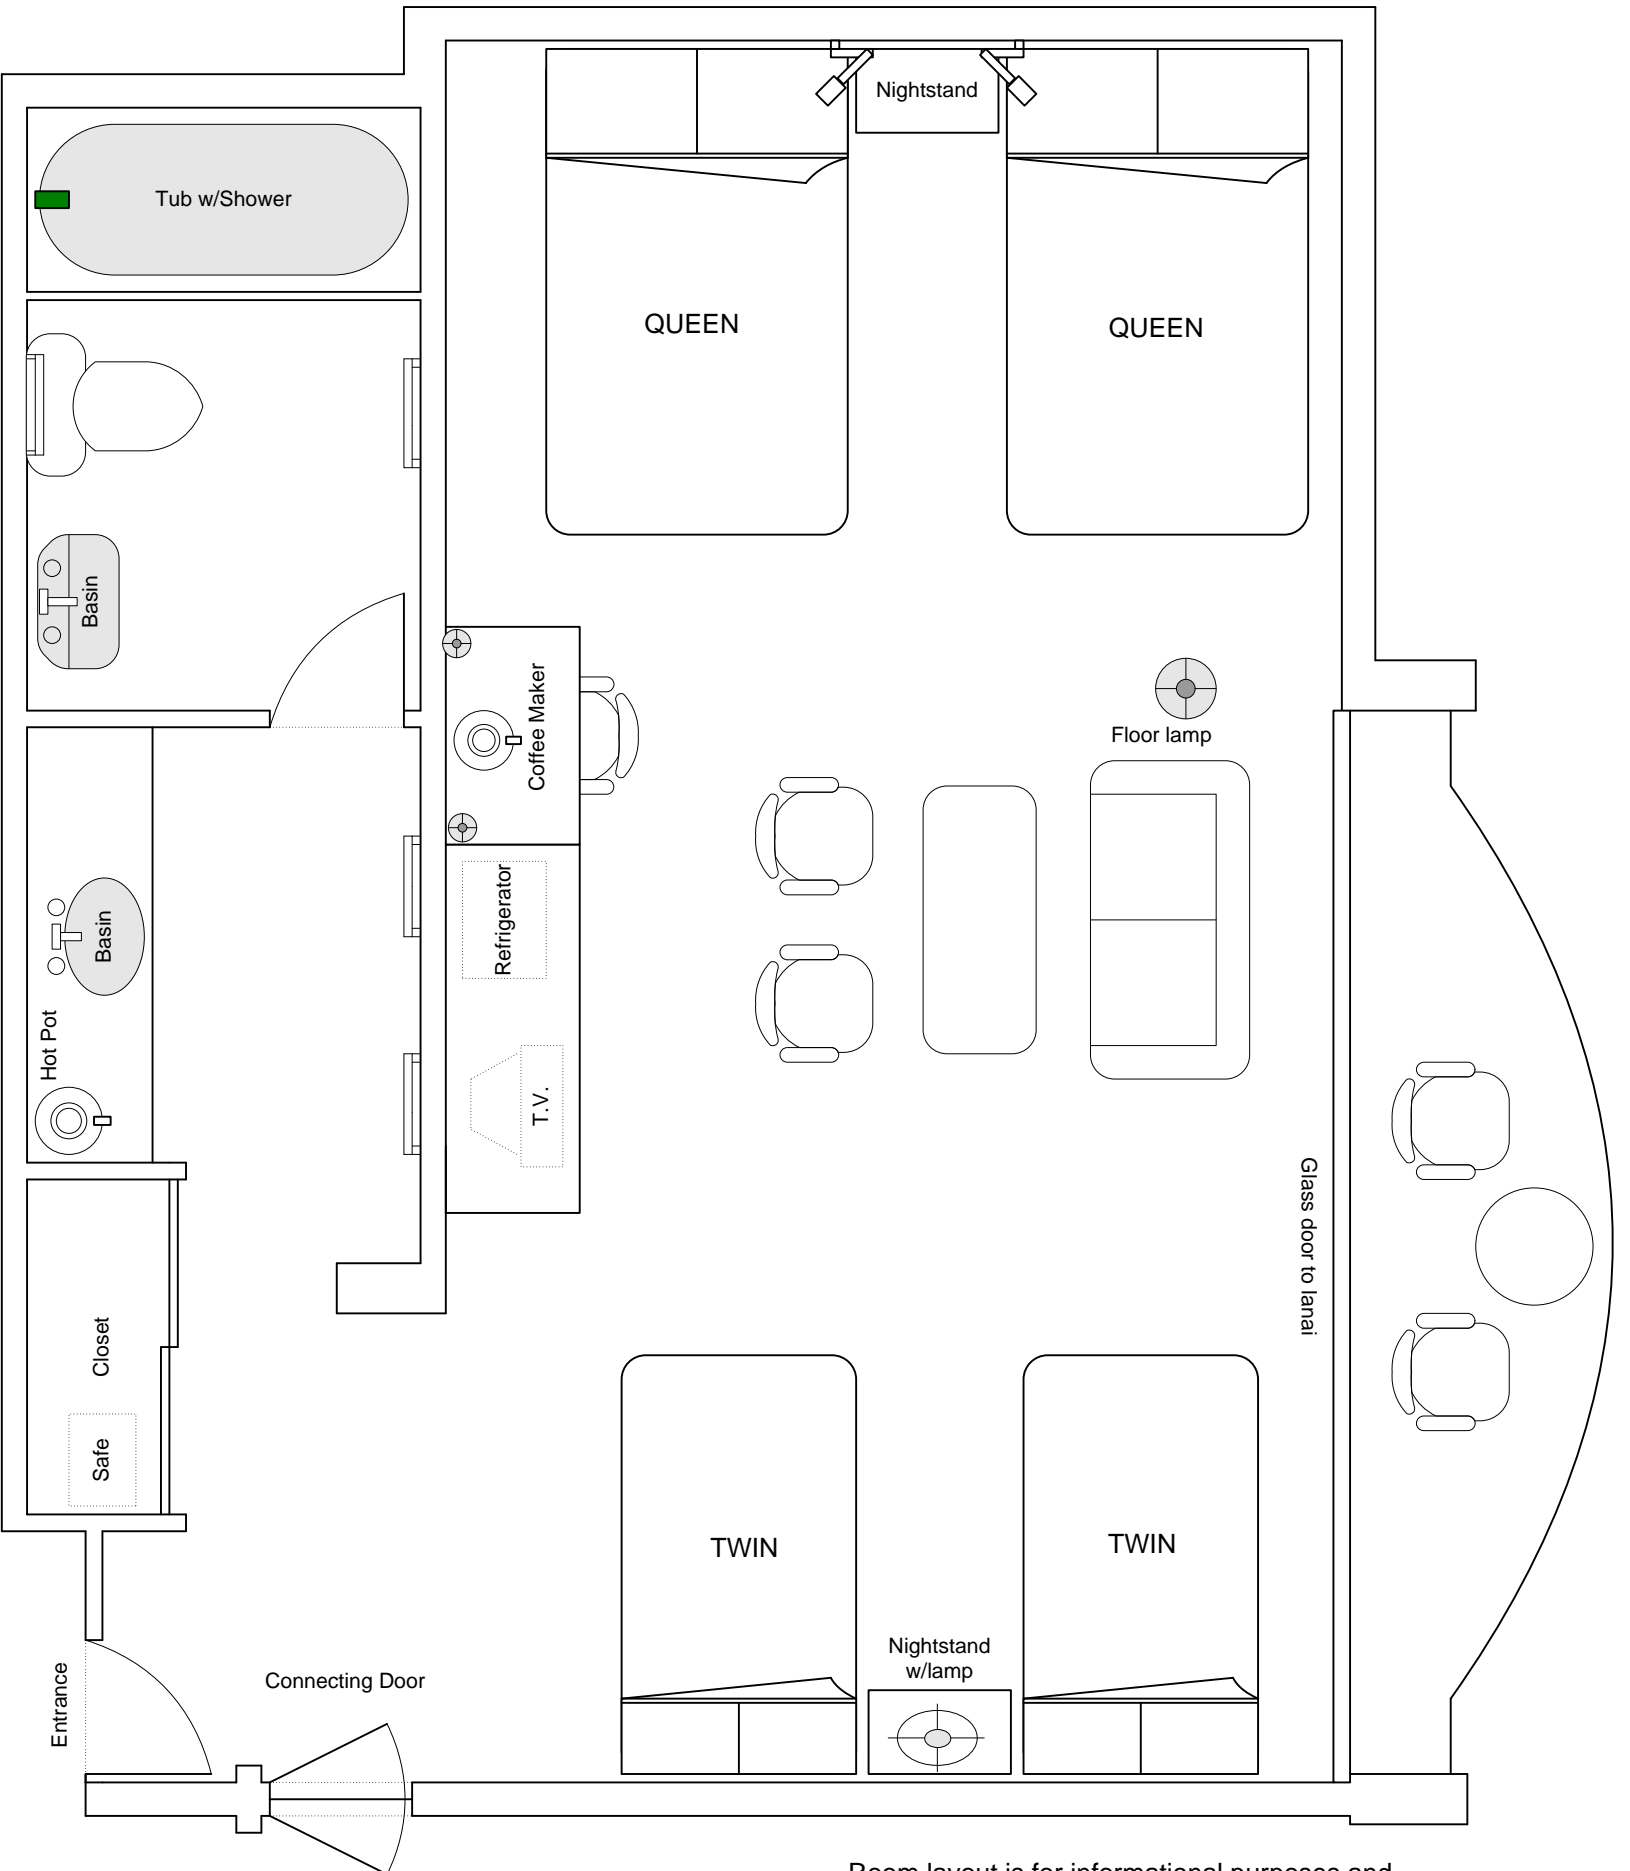

WAIKIKI BEACH
RESORT & SPA

Family Room

Room layout is for informational purposes and may vary depending on room location.

Revised: 3/23/07