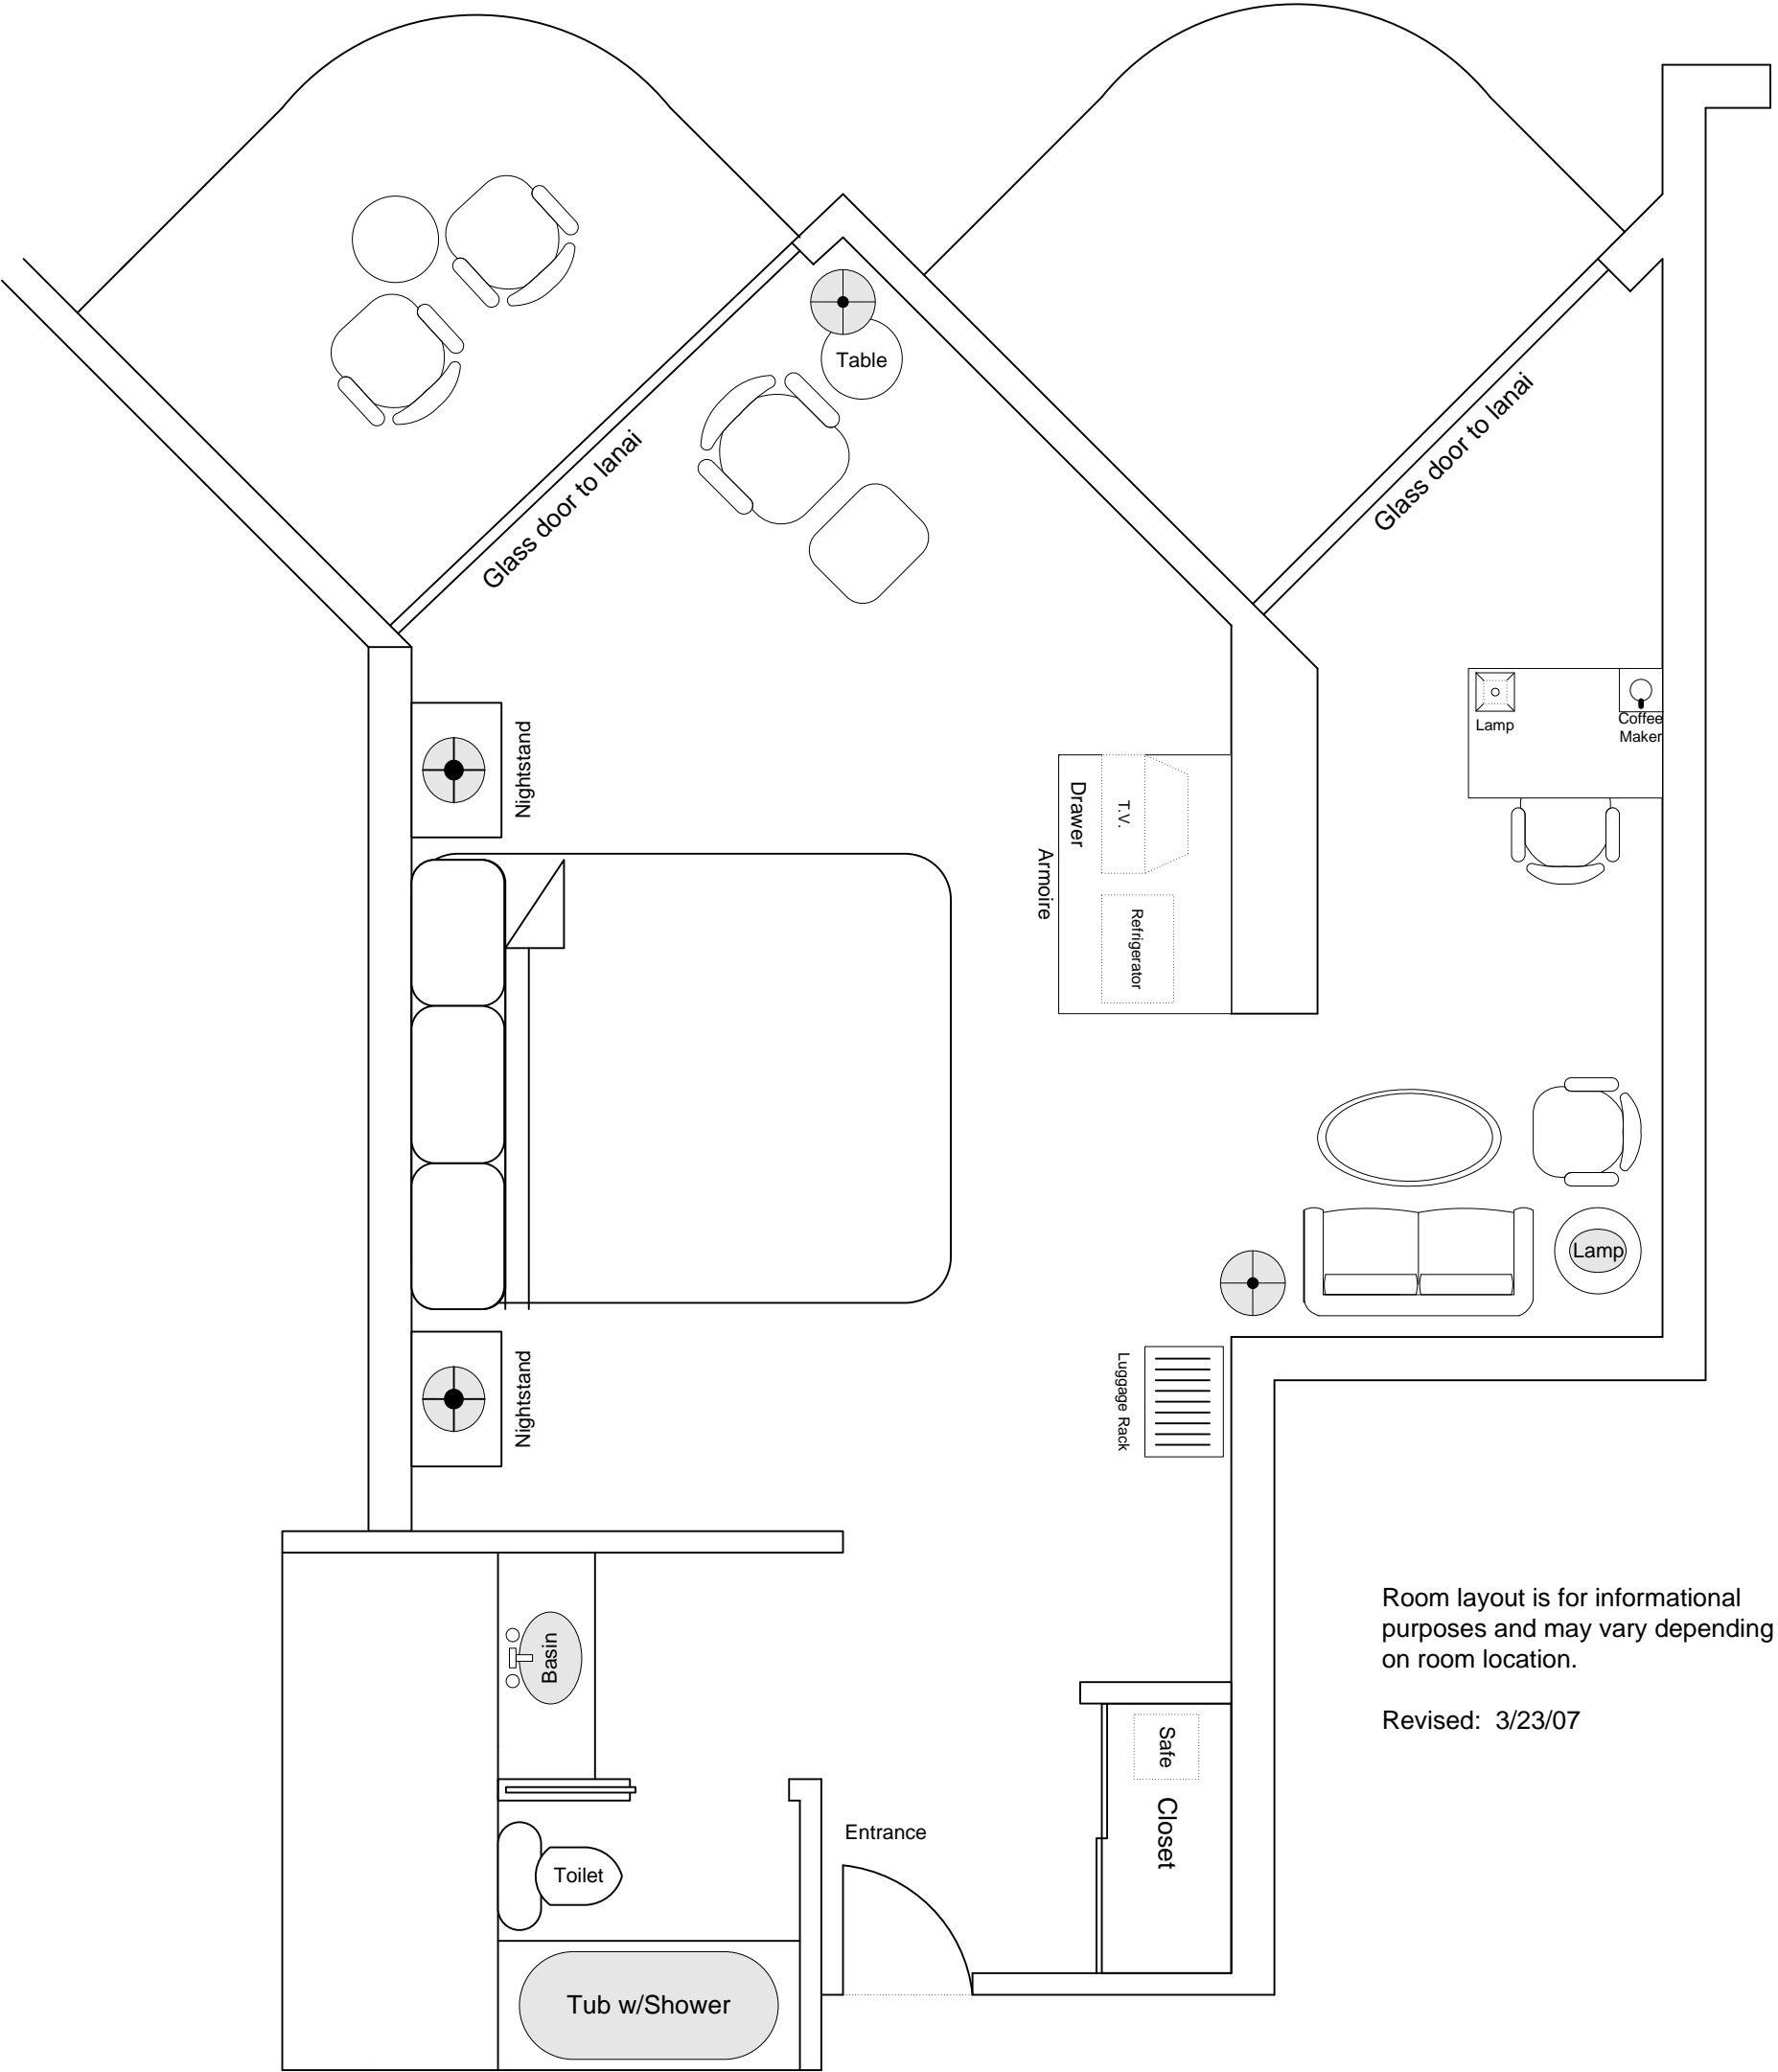

WAIKIKI BEACH
RESORT & SPA

Marriott.

Executive Room

Room layout is for informational purposes and may vary depending on room location.

Revised: 3/23/07