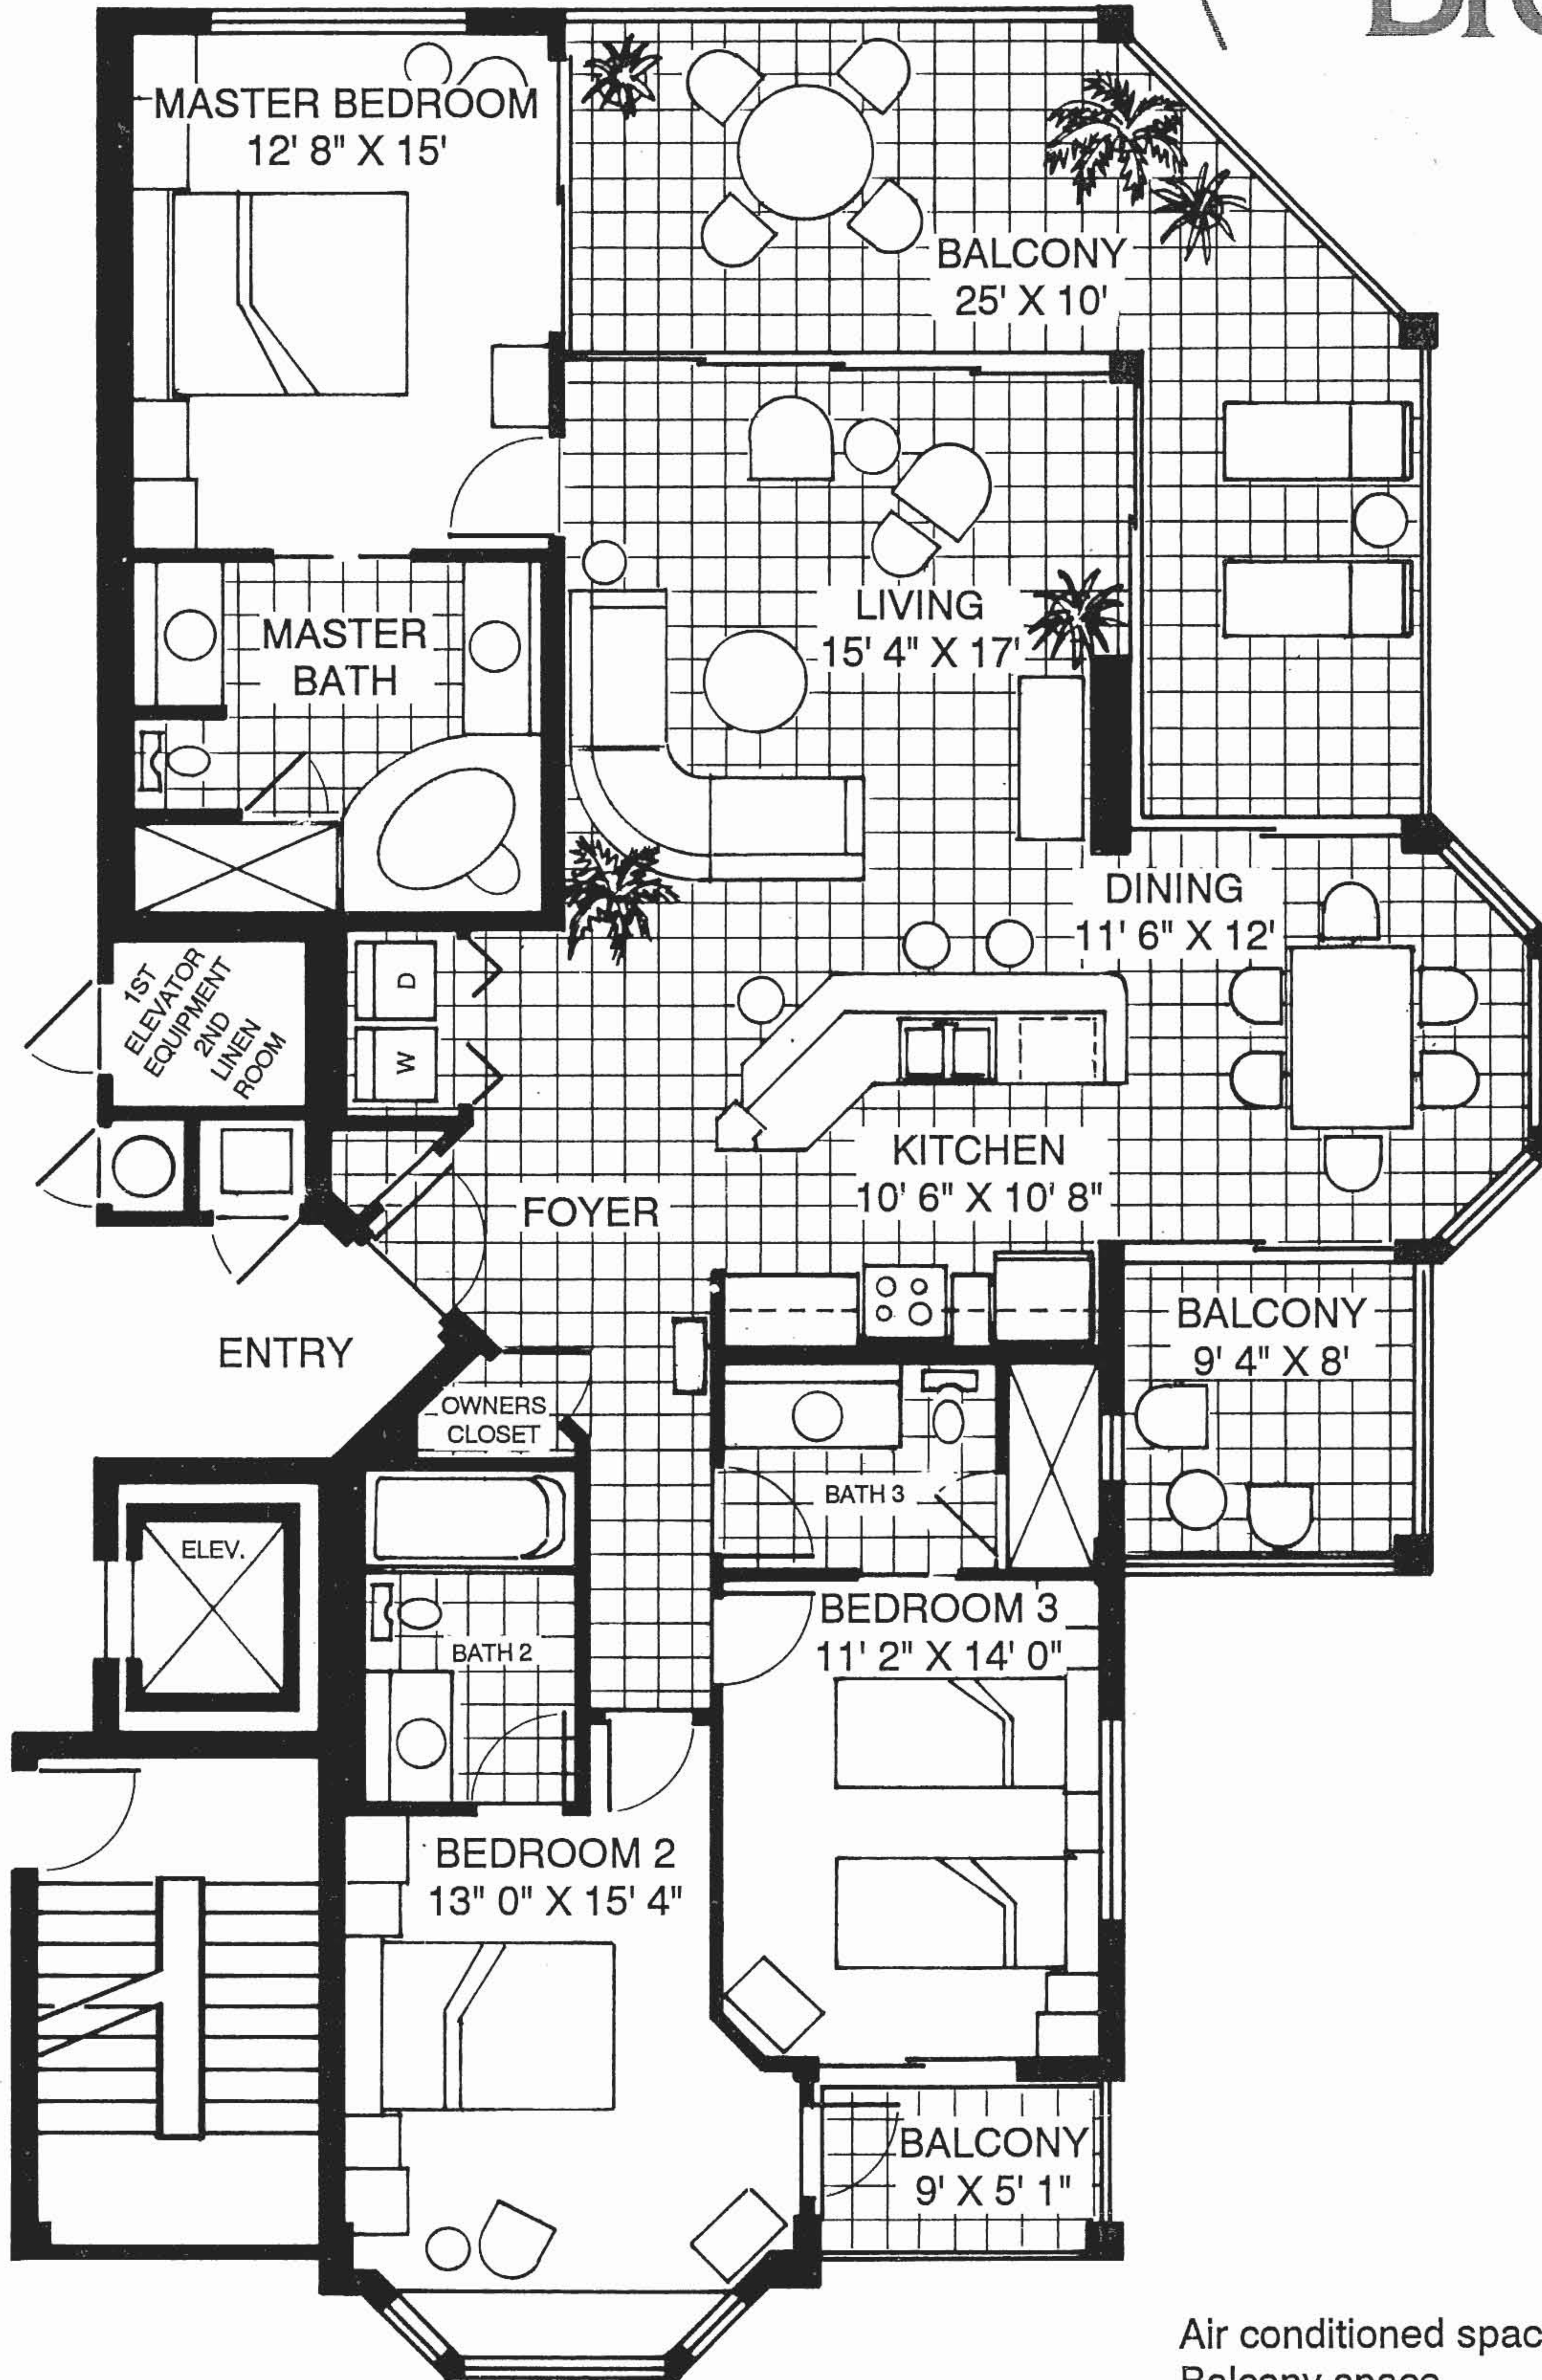

Air conditioned space	1580 sq. ft.
Balcony space	<u>390</u>
Total	1970 sq. ft.

FLOOR PLAN  
MIDDLE UNITS

1253, 1254, 1255, 1256

Air conditioned space	1670 sq. ft.
Balcony space	<u>420</u>
Total	2090 sq. ft.

FLOOR PLAN  
CORNER UNITS

1251, 1252, 1257, 1258

BUILDING PLAN